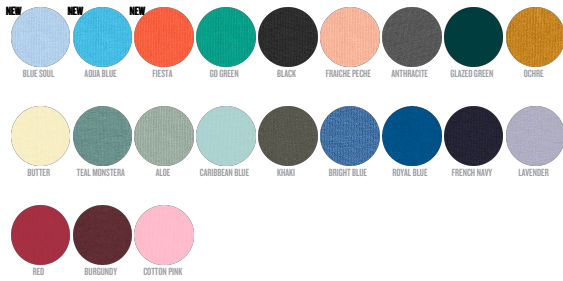

NEW STYLE

INFANTIL CAMISETAS

STTK184 - MINI CREATOR 2.0

The iconic kids' t-shirt

Corte normal

- Set-in sleeve
- 1x1 rib at neck collar
- Inside back neck tape in self fabric
- Narrow twin needle topstitch at sleeve cuff and hem

Shell : Punto de jersey sencillo , 100% algodón orgánico hilado y peinado ,
Tejido lavado , 155 GSM

WHITES

COLORS

ESSENTIAL HEATHERS

SPECIAL HEATHERS

Printing Specifications

For suitable print techniques, please download our printing guide