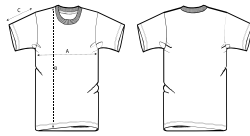

NEW STYLE

INFANTIL CAMISETAS

STTK184 - MINI CREATOR 2.0

The iconic kids' t-shirt

Corte normal

- Set-in sleeve
- 1x1 rib at neck collar
- Inside back neck tape in self fabric
- Narrow twin needle topstitch at sleeve cuff and hem

Shell : Punto de jersey sencillo , 100% algodón orgánico hilado y peinado ,
Tejido lavado , 155 GSM

WHITES

COLORS

ESSENTIAL HEATHERS

SPECIAL HEATHERS

Printing Specifications

For suitable print techniques, please download our printing guide

Certifications & memberships

Wash Instructions

Wash similar colours together, no ironing on print, wash and iron inside out.

SIZES		3-4	5-6/110-116CM	7-8/122-128CM	9-11/134-146CM	12-14
A	Half Chest	34	36	38	42	46
B	Body Length	43	47	52	59	66
C	Sleeve Length	12	13	15	17	19