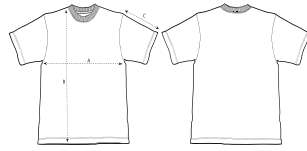

UNISEX CAMISETAS
STTU171-SPARKER 2.0

The unisex relaxed t-shirt

Corte suelto

- Set-in sleeve
- 1x1 rib at neck collar
- Inside back neck tape in self fabric
- Twin needle topstitch at sleeve cuff and hem

Shell : Punto jersey sencillo de punto suelto , 100% Cotton - Organic Carded , Desgastado , 215 GSM

WHITES

COLORS

ESSENTIAL

HEATHERS

SPECIAL

HEATHERS

Printing Specifications

Certifications & memberships

Wash Instructions

Wash similar colours together, no ironing on print, wash and iron inside out.

SIZES	XXS	XS	S	M	L	XL	XXL	3XL
A Half Chest	47.5	49.5	51.5	55.5	58.5	61.5	65.5	69.5
B Body Length	64	67	71	75	77	79	81	83
C Sleeve Length	20	21	22.5	24	24.5	25	25.5	26