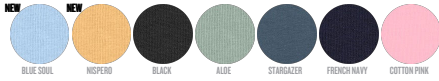

MUJER CAMISETAS  
**STTW174 - STELLA ELLA**

**The women's fitted t-shirt**

Corte entallado

- Set-in sleeve
- 1x1 rib at neck collar
- Inside back neck tape in self fabric
- Twin needle topstitch at sleeve cuff and hem

Shell : Punto jersey sencillo de punto suelto , 100% Cotton - Organic Carded ,  
 Desgastado , 180 GSM

WHITES

COLORS

ESSENTIAL

HEATHERS

Printing Specifications

Certifications & memberships

Wash Instructions

Wash similar colours together, no ironing on print, wash and iron inside out.

SIZES	XS	S	M	L	XL	XXL
A Half Chest	39	42	45	48	51	55
B Body Length	54.5	57.5	59.5	61.5	63.5	65.5
C Sleeve Length	18	18.5	19	19.5	20	20.5