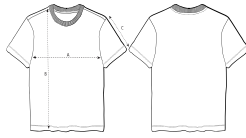

MUJER CAMISETAS  
**STTW174 - STELLA ELLA**

**The women's fitted t-shirt**

Corte entallado

- Set-in sleeve
- 1x1 rib at neck collar
- Inside back neck tape in self fabric
- Twin needle topstitch at sleeve cuff and hem

Shell : Punto jersey sencillo de punto suelto , 100% Cotton - Organic Carded ,  
 Desgastado , 180 GSM

WHITES

COLORS

ESSENTIAL

HEATHERS

Printing Specifications

Certifications & memberships

Wash Instructions

Wash similar colours together, no ironing on print, wash and iron inside out.

SIZES	XS	S	M	L	XL	XXL
A Half Chest	39	42	45	48	51	55
B Body Length	54.5	57.5	59.5	61.5	63.5	65.5
C Sleeve Length	18	18.5	19	19.5	20	20.5