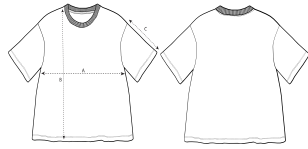

MUJER CAMISETAS
STTWI75 - STELLA NOVA

The women's boxy t-shirt

Corte suelto

- Set-in sleeve
- 1x1 rib at neck collar
- Inside back neck tape in self fabric
- Narrow twin needle topstitch at sleeve cuff and hem

Shell : Punto de jersey sencillo , 100% algodón orgánico hilado y peinado ,
 Tejido lavado , 155 GSM

WHITES

COLORS

ESSENTIAL
 HEATHERS

Printing Specifications

Certifications & memberships

Wash Instructions

Wash similar colours together, no ironing on print, wash and iron inside out.

SIZES		XS	S	M	L	XL	XXL
A	Half Chest	51	54	57	60	63	67
B	Body Length	53	56	58	60	62	64
C	Sleeve Length	18.5	19	19.5	20	20.5	21

PACKING

SIZES	XS	S	M	L	XL	XXL
PCS/BAG	5	5	5	5	5	5
PCS/BOX	100	100	100	100	100	100