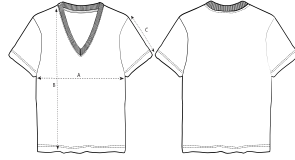

WHITES

COLORS

ESSENTIAL

HEATHERS

MUJER CAMISETAS
STTWI76 - STELLA ISLA

The women's V-neck t-shirt

Corte normal

- Set-in sleeve
- 1x1 rib at neck collar
- Inside back neck tape in self fabric
- Narrow twin needle topstitch at sleeve cuff and hem

Shell : Punto de jersey sencillo , 100% algodón orgánico hilado y peinado ,
Tejido lavado , 155 GSM

Printing Specifications

Certifications & memberships

Wash Instructions

Wash similar colours together, no ironing on print, wash and iron inside out.

SIZES	XS	S	M	L	XL	XXL
A Half Chest	45	48	51	54	57	61
B Body Length	56.5	59.5	61.5	63.5	65.5	67.5
C Sleeve Length	17.5	18	18.5	19	19.5	20

PACKING

SIZES	XS	S	M	L	XL	XXL
PCS/BAG	5	5	5	5	5	5
PCS/BOX	100	100	100	100	100	100