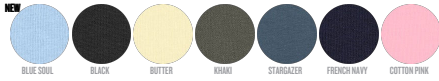

WHITES

COLORS

ESSENTIAL

HEATHERS

MUJER CAMISETAS
STTWI76 - STELLA ISLA

The women's V-neck t-shirt

Corte normal

- Set-in sleeve
- 1x1 rib at neck collar
- Inside back neck tape in self fabric
- Narrow twin needle topstitch at sleeve cuff and hem

Shell : Punto de jersey sencillo , 100% algodón orgánico hilado y peinado ,
Tejido lavado , 155 GSM

Printing Specifications

Certifications & memberships

Wash Instructions

Wash similar colours together, no ironing on print, wash and iron inside out.